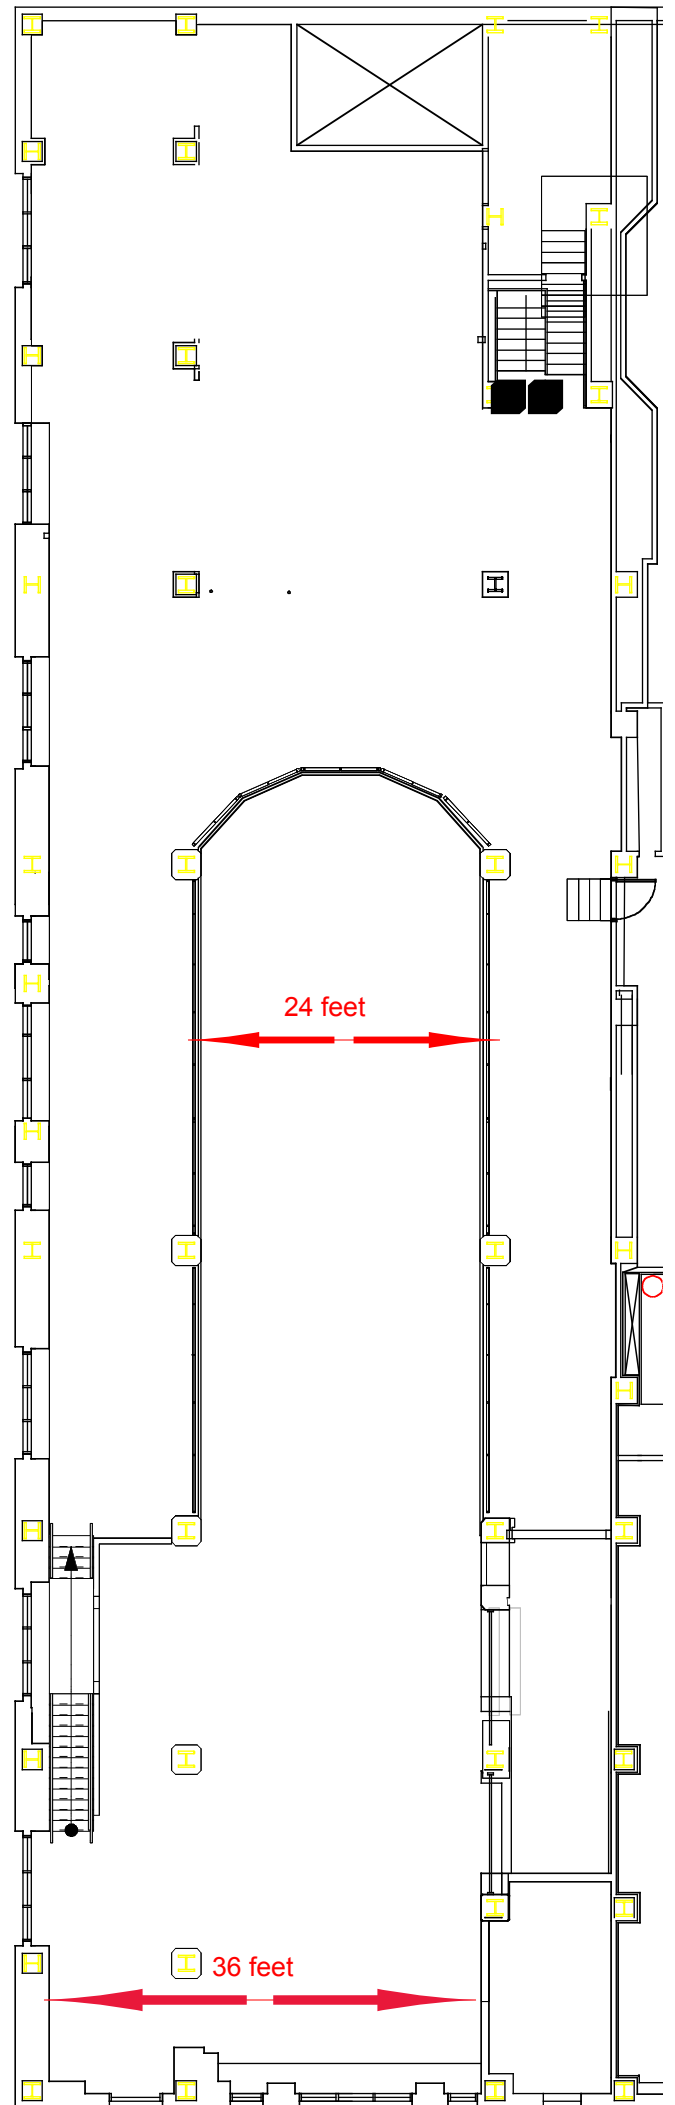

### Main Level

Total occupancy all levels 787 people  
 Total occupied area 5,230 sq ft  
 Occupancy main level 530 people  
 Storage main level 1640 Sq Ft.

### Mezzanine Level